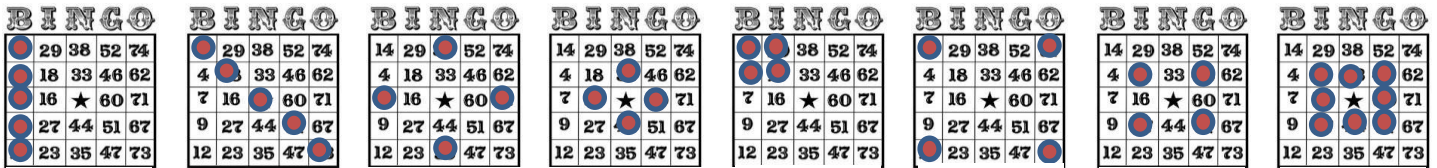

The Fraternal Order of Eagles- *BINGO RULES*

235 FRANKLIN STREET, PETERSBURG, VA ** EVERY WEDNESDAY AND FRIDAY NIGHT

Straight

Diagonal

Large Diamond

Small Diamond or Bird in Cage

Postage Stamp

Four Corners

Inside Corners

Small Picture Frame

#1

The management reserves the right to reduce the payoffs if fewer than 100 people are in attendance.

#2

NO CELL PHONES may be used in Bingo Hall. Please put cell phones on "VIBRATE ONLY".

#9

In the event of a dispute or discrepancy, the manager will make the final decision.

#10

Bingo players age at the discretion of Bingo Manager and 18 years of age to play pull tabs.

#11

Progressive Jackpot - Maximum prize amount for any one payout will be \$5000

#12

DOUBLE BINGO -STRAIGHT, 4 CORNERS, CORNER STAMP, SMALL OR LARGE DIAMOND OR INSIDE CORNERS

#13

If a player calls BINGO and the staff verifies it is NOT a good BINGO the worker will mark the individual card VOID and you will not be able to play individual card for the remainder of that game. You may still play the remaining cards on your sheet. Only the marked card will be void.